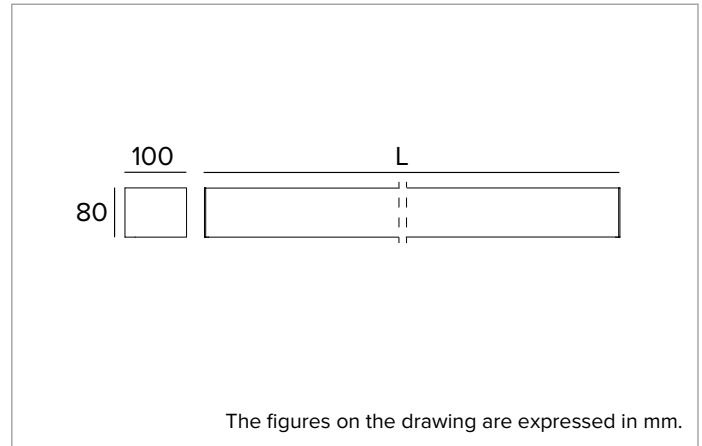

T026MX930ELPW | LOGICO EASY Stand Alone 100 - UGR19

Linear stand alone LED fixture for ceiling mounted or suspension installation. Emergency version

		3000K	H(m)	D(m)	Emax(lx)	
		Ra90		88°		
	Fixture Power	59W	1	1.94	2290	
	Source Flux	4367lm	2	3.88	573	
	Fixture Flux	4367lm	3	5.83	254	
	Efficacy	74lm/W	4	7.77	143	
G0301	Imax=525cd/klm	Imax	2291cd	5	9.71	92

Painted extruded aluminium body with 100mm section and polycarbonate end caps. Upper closing screen in white PVC.

Colour and finish: White

Dimensions: L=2340mm

Weight: 7.4Kg

Version: LINEAR

Degree of protection: IP40